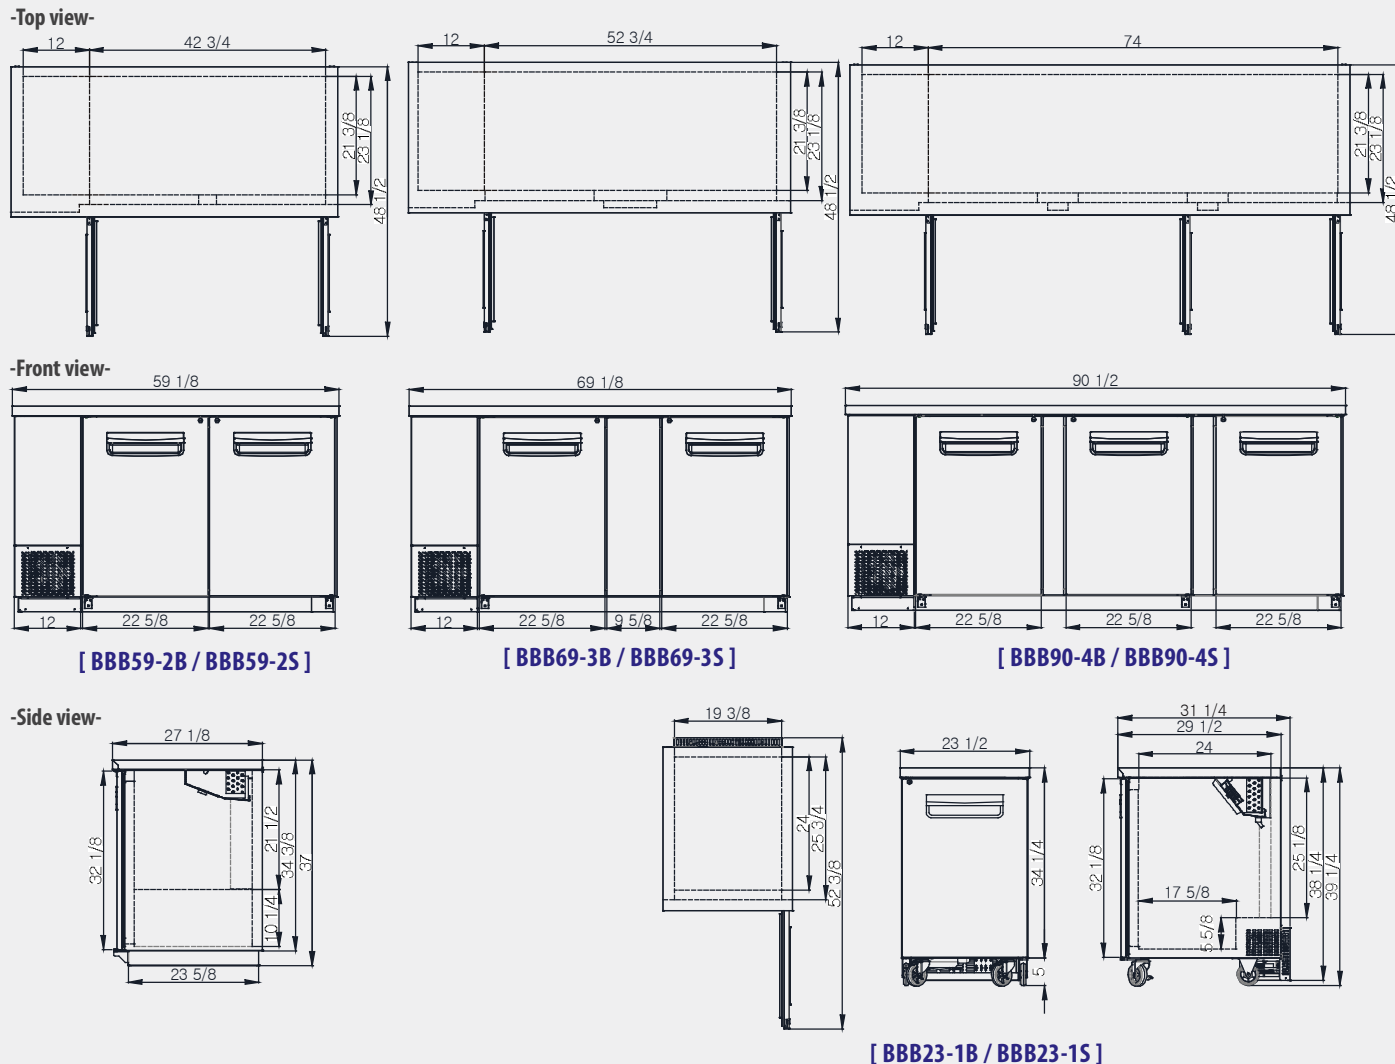

Back Bar Cooler

Product plan View

Product Specification

Back Bar Cooler

Model	Product Description							Refrigerant			Temperature Range	
	Back Bar Cooler							R-134a			33 ~ 38 °F	
	Exterior Option					Voltage		NEMA Config.			Cord Length (ft/m)	
	Black Vinyl finish(B) / Stainless Steel finish(S)					115V/60Hz		NEMA 5-15			9.8ft (3m)	
Doors	Capacity (Cu. Ft.)	Shelves	Cabinet Dimensions (inches / mm)			Foot	HP	Amps	Net Weight (lbs/kg)	Ship Weight (lbs/kg)		
L	D	H										
BBB23-1B	1	7	2	23 1/2"(595mm)	31 1/4"(792mm)	39 1/4"(995mm)	4 Casters	1/5	3.3	187(85)	199(90)	
BBB23-1S	1	7	2	23 1/2"(595mm)	31 1/4"(792mm)	39 1/4"(995mm)	4 Casters	1/5	3.3	187(85)	199(90)	
BBB59-2B	2	19	4	59 1/8"(1500mm)	27 1/8"(688mm)	37"(940mm)	N/A	3/8	6.3	276(125)	301(137)	
BBB59-2S	2	19	4	59 1/8"(1500mm)	27 1/8"(688mm)	37"(940mm)	N/A	3/8	6.3	276(125)	301(137)	
BBB69-3B	2	23	4	69 1/8"(1755mm)	27 1/8"(688mm)	37"(940mm)	N/A	3/8	6.3	298(135)	310(141)	
BBB69-3S	2	23	4	69 1/8"(1755mm)	27 1/8"(688mm)	37"(940mm)	N/A	3/8	6.3	298(135)	310(141)	
BBB90-4B	3	31.5	6	90 1/2"(2295mm)	27 1/8"(688mm)	37"(940mm)	N/A	3/8	6.3	441(200)	466(211)	
BBB90-4S	3	31.5	6	90 1/2"(2295mm)	27 1/8"(688mm)	37"(940mm)	N/A	3/8	6.3	441(200)	466(211)	

* BLUE AIR has the right to change specifications without further notice.

<http://www.blueairinc.com>
info@blueairinc.com
Toll Free. 1.866.677.8500

223 W. Rosecrans Ave., Gardena, CA., 90248
T.310.808.0102, F.310.808.0242

9 W. Shelton Terrace #A, Hillside, NJ., 07205
T.908.688.0970, F.908.688.8143