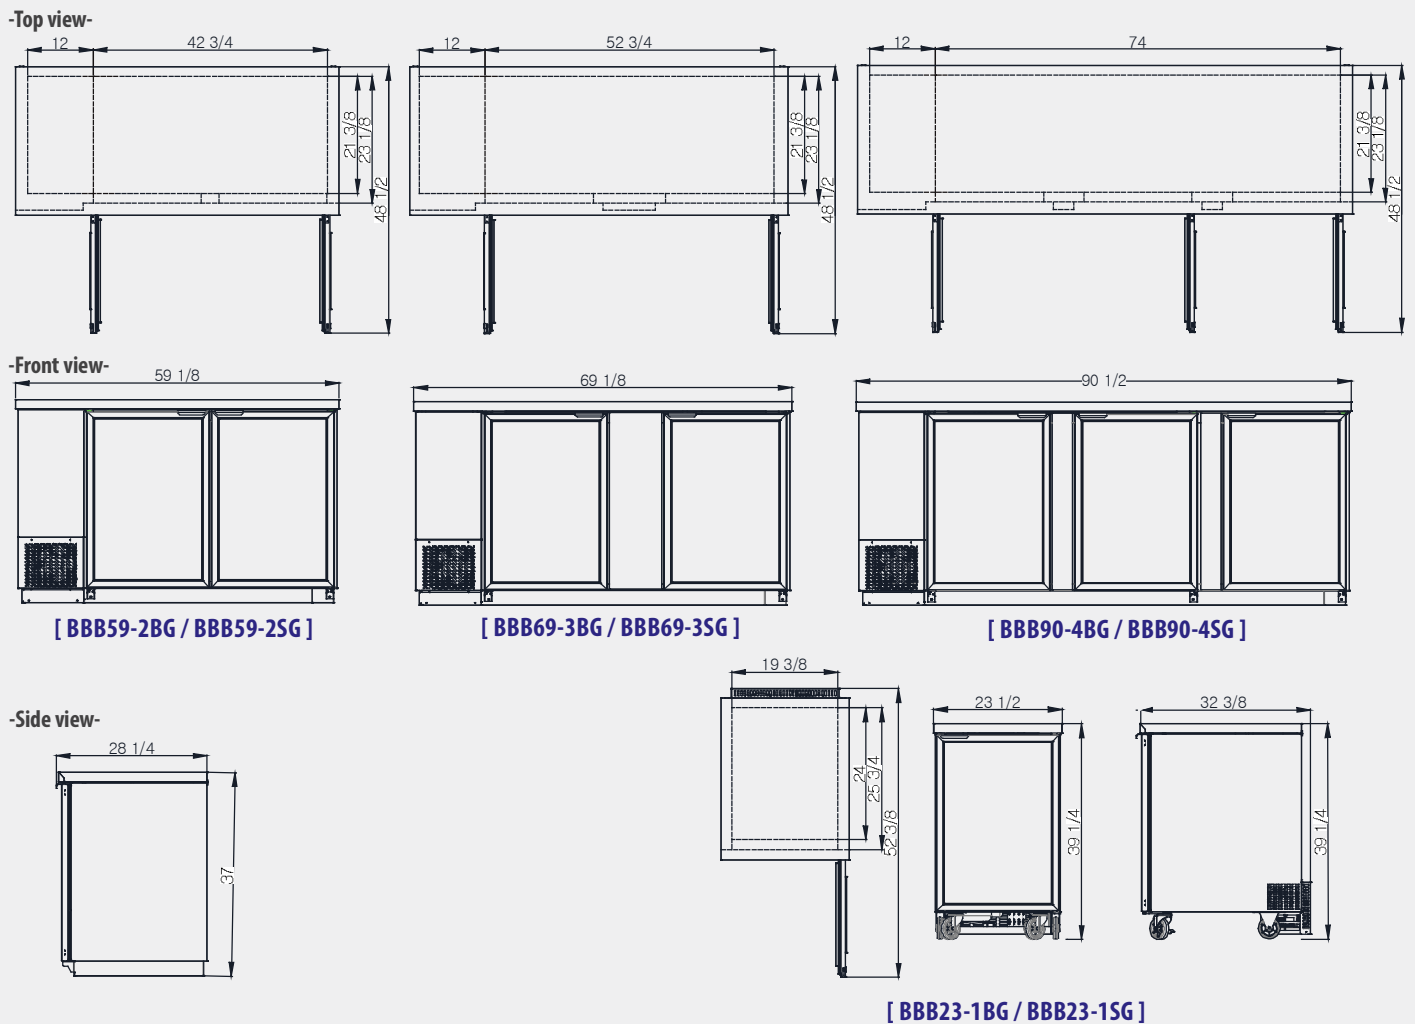

Product plan View

Product Specification

Back Bar Glass Door Cooler

Model	Product Description						Refrigerant			Temperature Range		
	Back Bar Glass Door Cooler						R-134a			33 ~ 38 °F		
	Exterior Option			Voltage			NEMA Config.			Cord Length (ft/m)		
	Black vinyl finish(B) / Stainless Steel finish(S)			115V/60Hz			NEMA 5-15			9.8ft (3m)		
Doors	Capacity (Cu. Ft.)	Shelves	Cabinet Dimensions (inches / mm)			Foot	HP	Amps	Net Weight (lbs/kg)	Ship Weight (lbs/kg)		
L	D	H										
BBB23-1BG	1	7	2	23 1/2"(595mm)	32 3/8"(822mm)	39 1/4"(995mm)	4 Casters	1/5	3.3	187(85)	199(90)	
BBB23-1SG	1	7	2	23 1/2"(595mm)	32 3/8"(822mm)	39 1/4"(995mm)	4 Casters	1/5	3.3	187(85)	199(90)	
BBB59-2BG	2	19	4	59 1/8"(1500mm)	28 1/4"(718mm)	37"(940mm)	N/A	3/8	6.3	276(125)	301(137)	
BBB59-2SG	2	19	4	59 1/8"(1500mm)	28 1/4"(718mm)	37"(940mm)	N/A	3/8	6.3	276(125)	301(137)	
BBB69-3BG	2	23	4	69 1/8"(1755mm)	28 1/4"(718mm)	37"(940mm)	N/A	3/8	6.3	298(135)	310(141)	
BBB69-3SG	2	23	4	69 1/8"(1755mm)	28 1/4"(718mm)	37"(940mm)	N/A	3/8	6.3	298(135)	310(141)	
BBB90-4BG	3	31.5	6	90 1/2"(2295mm)	28 1/4"(718mm)	37"(940mm)	N/A	3/8	6.3	441(200)	466(211)	
BBB90-4SG	3	31.5	6	90 1/2"(2295mm)	28 1/4"(718mm)	37"(940mm)	N/A	3/8	6.3	441(200)	466(211)	