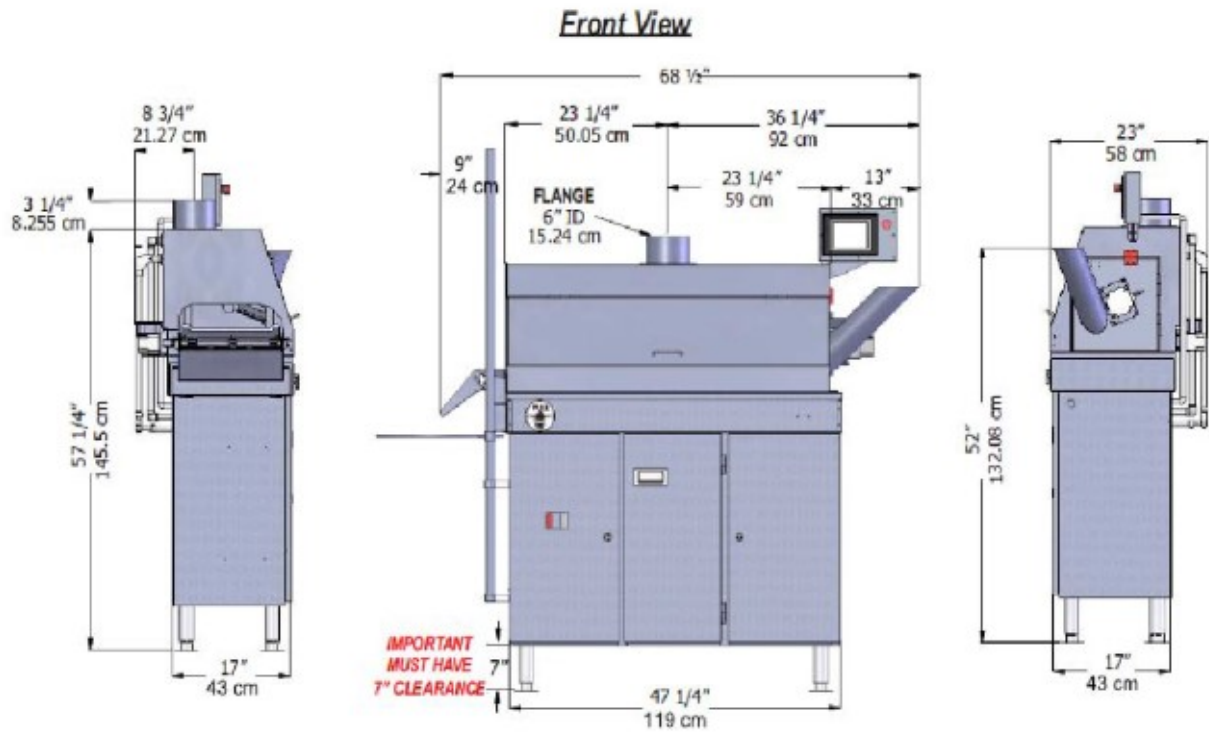

Patented Slicer design that cuts at a consistent thickness
Durable 304/316 stainless steel construction throughout
Built-in hood & Baffle filter unit encapsulates entire cooking area
Fully contained Ansul R102 Pre Engineered Fire Suppression System
1" drain valve for faster draining into a holding tank through a 50 mesh screen
High / Low temperature shut off to ensure safety and consistent high quality product
Production rates – ask for details

Fan switch box 6"x4"x3" (to be mounted on wall)
 2 terminals for fan
 2 terminals for fire suppression remote annunciation 43 x 44

Rear View

3/4" Liquid tight conduit c/w box connector